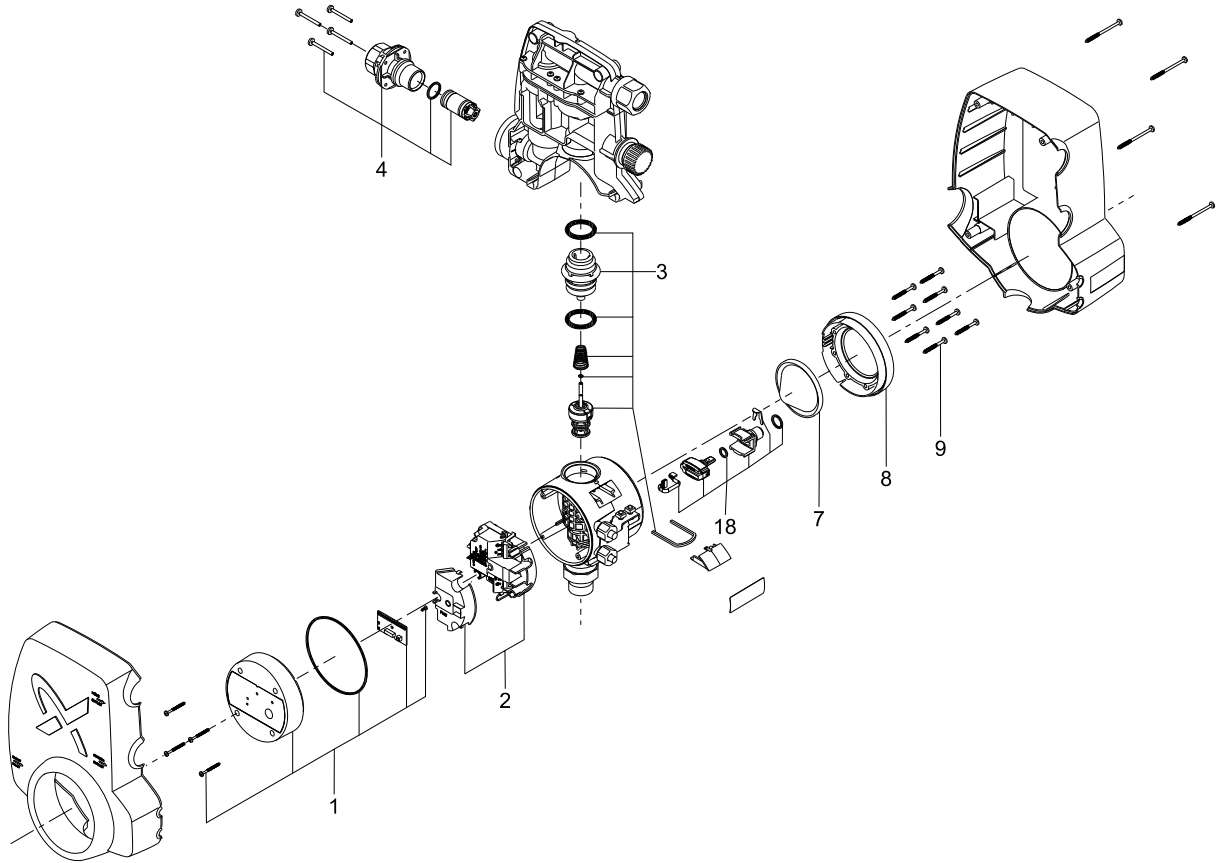

PM Rain

50/60 Hz, PM Rain

Control board

Pos.	Description/kit No	98466536
2	Control board	1
	Terminal block cover	1

Double non-return valve

Pos.	Description/kit No	98466570
4	Double non-return valve	1
	Fitting	1
	O-ring	1
	screw	4
	Threaded plate	2

Front cover

Pos.	Description/kit No	98466469
1	Screw	4
	Front cover	1
	O-ring	1

Membrane

Pos.	Description/kit No	97702431
7	Membrane	1
8	Membrane cover	1
9	Screw	8

Outlet with non-return valve

Pos.	Description/kit No	98466562
3	Outlet with non-return valve	1
	Clip	1

Pressure sensor

Pos.	Description/kit No	97702422
18	Pressure Sensor	1
	O-ring	1
	Pressure Sensor cable	1

PM Rain

TIM05 9645 4213