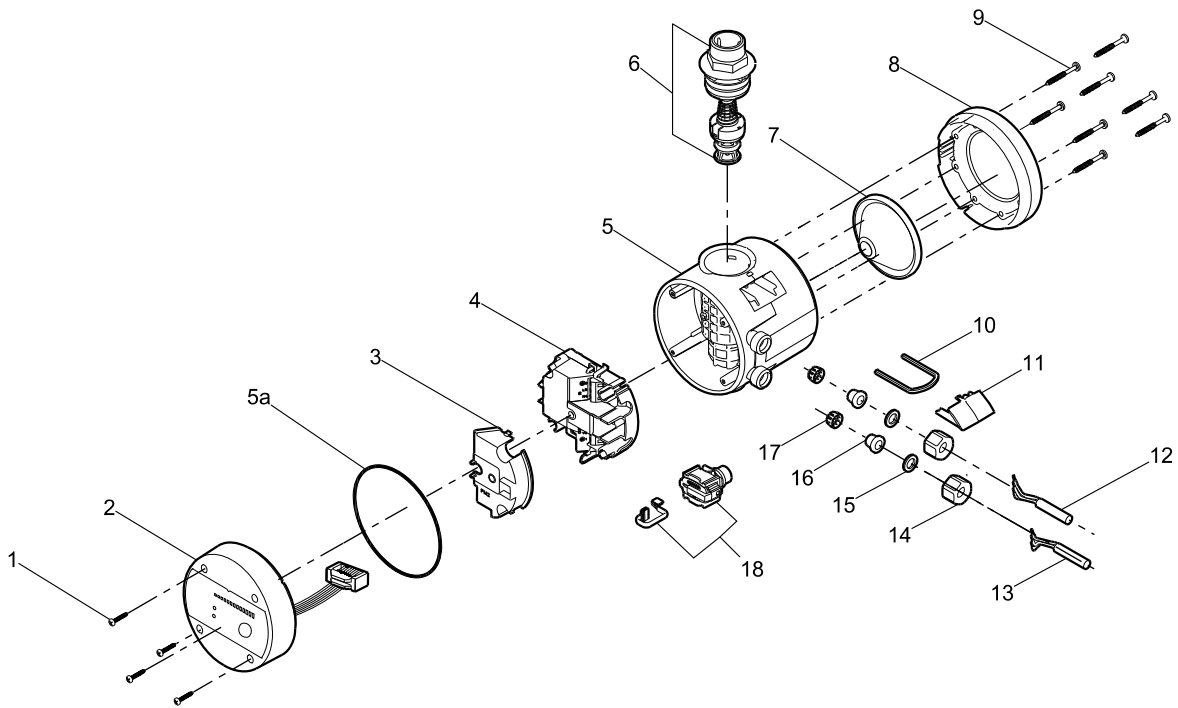

##### Pressure sensor

Pos.	Model Description/kit No	PM 2 97702422
18	Pressure transducer	1
	Pressure transducer cable	1

PM 1

TM04 4529 1509

PM 2

TM04 4530 1509